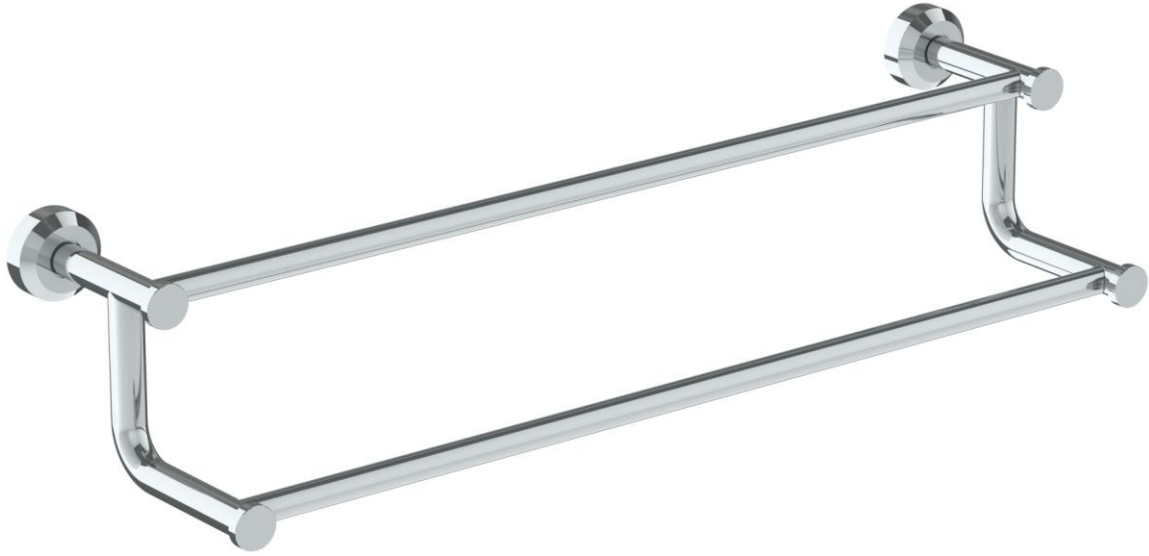

25-0.2_
Double Towel Bar

Model No.	Dimension of L
25-0.2	17 3/4"
25-0.2A	23 3/4"
25-0.2B	29 3/4"